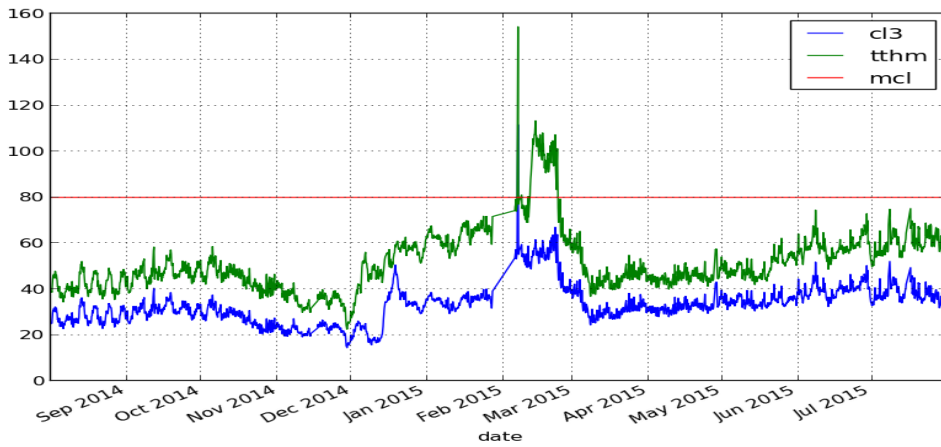

SYSTEM PERFORMANCE FOR 12 MONTHS ENDING July 2015

3 Month Results:

12 Month Results:

System Performance:

YEAR	MONTH	DOWN DAYS	DAYS EXCEEDING MCL	ONLINE SMPS	BOTTLE SMPS	VALIDATION SMPS	CALIBRATION SMPS	CALIBRATION DATE	TEST SMPS	TOTAL SMPS
2015	July	2	0	171	3	27	16	2015-07-19	4	221
2015	June	0	0	175	6	18	16	2015-06-21	4	219
2015	May	0	0	177	1	27	24	2015-05-31	5	234
2015	April	0	0	172	1	18	16	2015-04-19	4	211
2015	March	0	0	179	6	18	18	2015-03-22	4	225
2015	February	0	14	131	8	18	14	2015-02-28	4	175
2015	January	0	0	153	5	18	16	2015-01-18	4	196
2014	December	0	0	179	4	18	16	2014-12-21	5	222
2014	November	2	0	160	0	19	16	2014-11-30	4	199
2014	October	0	0	179	4	27	16	2014-10-19	5	231
2014	September	0	0	173	3	18	16	2014-09-21	5	215
2014	August	0	0	181	1	18	16	2014-08-24	5	221
12MO	TOTALS	4	14	2030	42	244	200	---	53	2569

Preventive Maintenance Dates:

#	PM_Date
1	2014-05-28
2	2014-09-02
3	2014-12-04
4	2015-06-04

1 Exceedance Event(s) Detailed on Following Page(s)

EXCEEDANCE EVENT 1