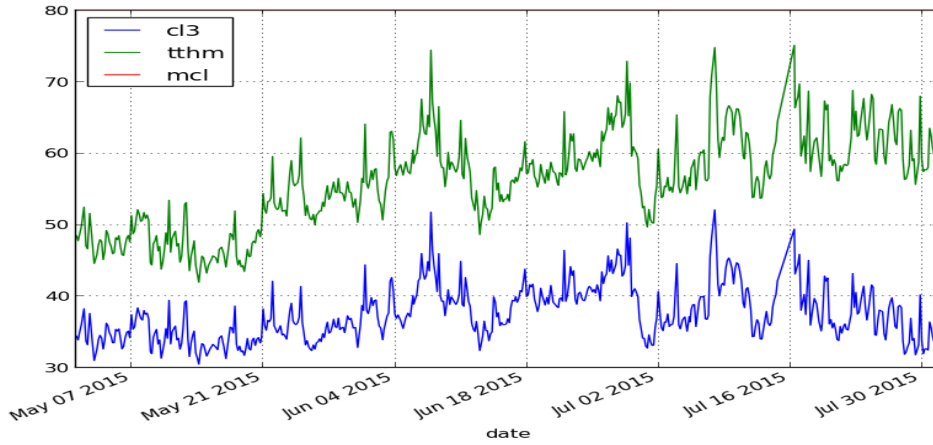

SYSTEM PERFORMANCE FOR 12 MONTHS ENDING July 2015

3 Month Results:

12 Month Results:

System Performance:

YEAR	MONTH	DOWN DAYS	DAYS EXCEEDING MCL	ONLINE SMPS	BOTTLE SMPS	VALIDATION SMPS	CALIBRATION SMPS	CALIBRATION DATE	TEST SMPS	TOTAL SMPS
2015	July	2	0	171	3	27	16	2015-07-19	4	221
2015	June	0	0	175	6	18	16	2015-06-21	4	219
2015	May	0	0	177	1	27	24	2015-05-31	5	234
2015	April	0	0	172	1	18	16	2015-04-19	4	211
2015	March	0	0	179	6	18	18	2015-03-22	4	225
2015	February	0	14	131	8	18	14	2015-02-28	4	175
2015	January	0	0	153	5	18	16	2015-01-18	4	196
2014	December	0	0	179	4	18	16	2014-12-21	5	222
2014	November	2	0	160	0	19	16	2014-11-30	4	199
2014	October	0	0	179	4	27	16	2014-10-19	5	231
2014	September	0	0	173	3	18	16	2014-09-21	5	215
2014	August	0	0	181	1	18	16	2014-08-24	5	221
12MO	TOTALS	4	14	2030	42	244	200	---	53	2569

Preventive Maintenance Dates:

#	PM_Date
1	2014-05-28
2	2014-09-02
3	2014-12-04
4	2015-06-04

1 Exceedance Event(s) Detailed on Following Page(s)

EXCEEDANCE EVENT 1